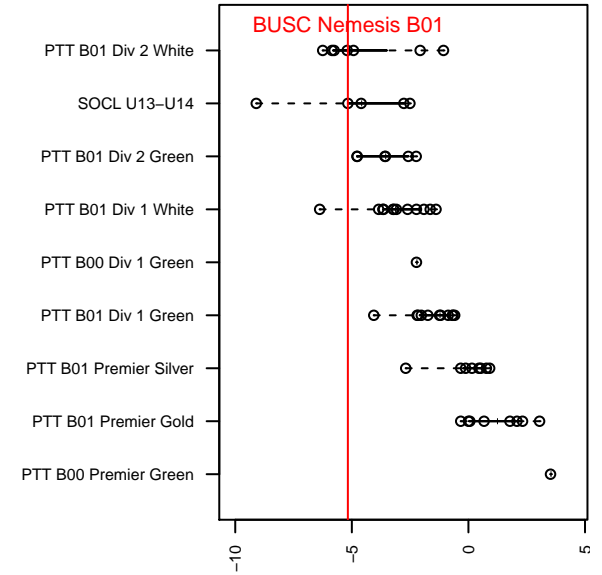

BUSC Nemesis B01

Basin United SC
Klamath Falls, OR
B01 total strength=732
attack=0.93 defense=0.67
fall league = SOCL U13-U14

alt names used:
Basin Nemesis
BUSC Nemesis

Venues played:
2015 Rogue Memorial BU13
2015 SOCL U13-U14

attack and defense variance (black dot)
relative to other teams
and top 10 in region

attack and defense rating
relative to others at age
and all opponents in last 13 months

Performance relative to 13 month average