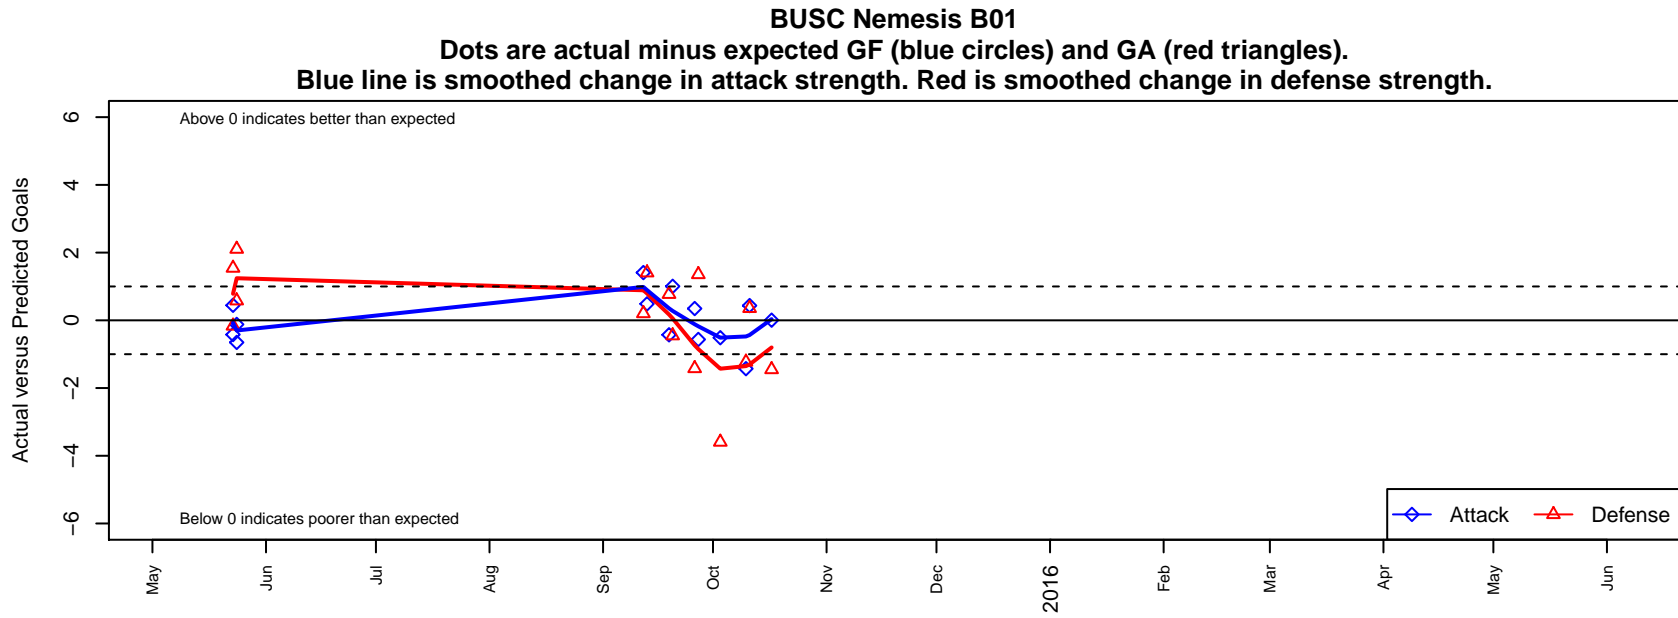

BUSC Nemesis B01

Basin United SC
Klamath Falls, OR
B01 total strength=732
attack=0.93 defense=0.67
fall league = SOCL U13-U14

alt names used:
Basin Nemesis
BUSC Nemesis

Venues played:
2015 Rogue Memorial BU13
2015 SOCL U13-U14

attack and defense variance (black dot)
relative to other teams
and top 10 in region

attack and defense rating
relative to others at age
and all opponents in last 13 months

Performance relative to 13 month average